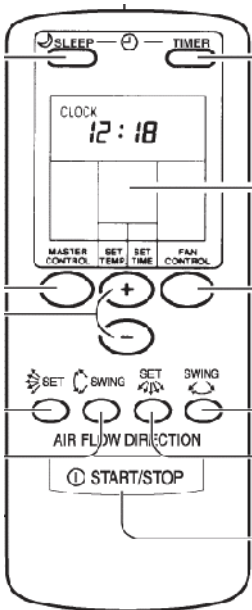

Indoor Model No.	Remote Code
ASTG07JECB	AR-RAJ6E
ASTG09JECB	
ASTG12JECB	
ASTG09JECA	
ASTG12JECA	
ASTG18JVCA	AR-RAJ8E
ASTG24JFCC	
ASTG30JFCC	
ASTG34JFCC	

MODEL	REMOTE CODE
ASTA9LSACW	AR-JE4
AST12LSACW	

Current Compatible Units

Indoor Model No.	Remote Code
AST24LBAJ	AR-JW11
AST30LBAJ	

Indoor Model No.	Remote Code
AST13PSACW	AR-DB1
AST13PSAW	

Indoor Model No.	Remote Code
AST24PBAW	AR-HG6
AST30PBAW	

Indoor Model No.	Remote Code
AST9PSACW	AR-HJ4
AST9LSBCW	AR-NJ1
AST12LSBCW	
AST18LSBCW	